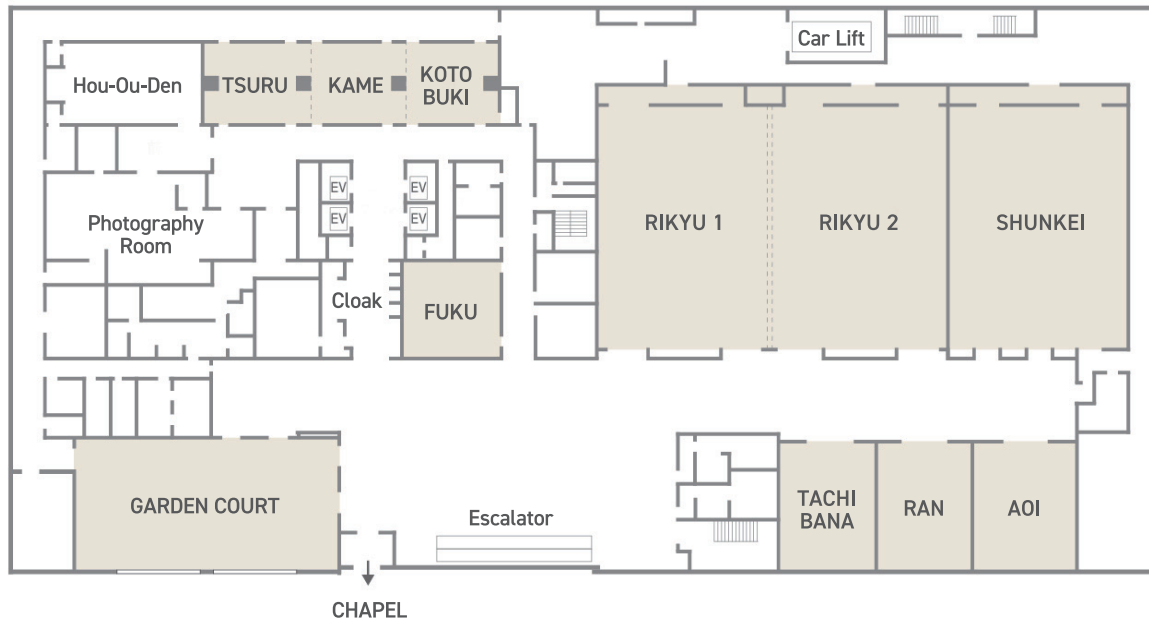

# 3rd. Floor

	Room Name	Room Size	Ceiling Height	Reception	Capacity		
					Classroom	Theater	Banquet
Large Banquet Rooms	 RIKYU	627m <sup>2</sup>	3.5m	450	360	820	280
	RIKYU1 (2 divided)	315m <sup>2</sup>	3.5m	200	180	340	140
	RIKYU 2 (2 divided)	314m <sup>2</sup>	3.5m	200	180	340	140
Medium Banquet Rooms	 SHUNKEI	303m <sup>2</sup>	3.5m	200	180	340	140
	 GARDEN COURT	242m <sup>2</sup>	3.5m	150	150	280	80
Small Banquet Rooms	 AOI	110m <sup>2</sup>	3.0m	50	45	70	40
	TACHIBANA	88m <sup>2</sup>	3.0m	50	45	70	30
	RAN	83m <sup>2</sup>	3.0m	50	45	70	30
	FUKU	66m <sup>2</sup>	2.7m	—	—	—	—
	KAME	64m <sup>2</sup>	2.7m	—	—	—	—
	TSURU	52m <sup>2</sup>	2.7m	—	—	—	—
	KOTOBUKI	52m <sup>2</sup>	2.7m	—	—	—	—