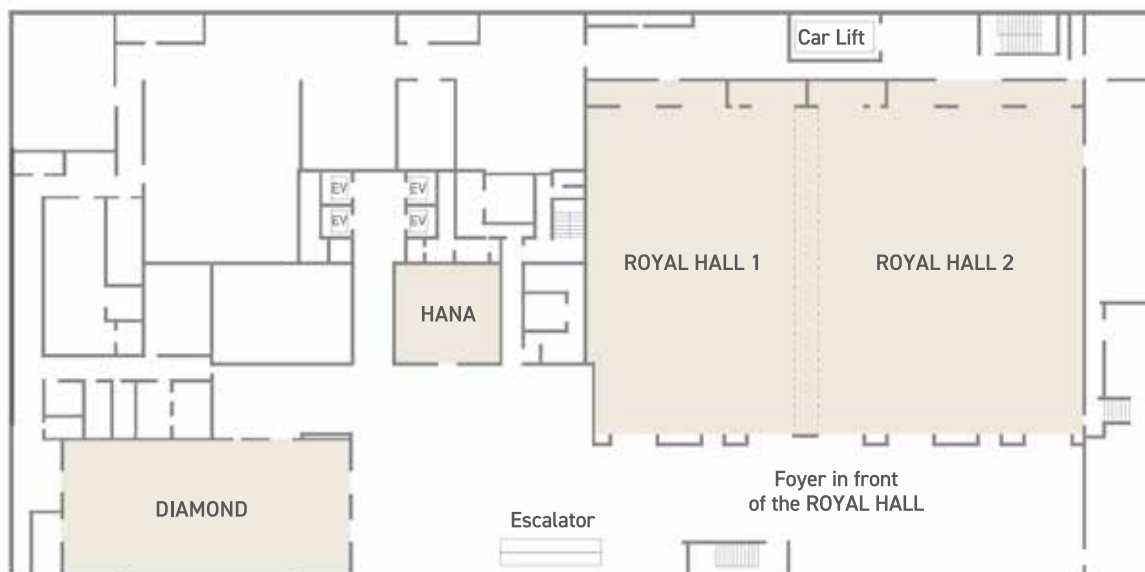

4th. Floor

	Room Name	Room Size	Ceiling Height	Reception	Capacity		
					Classroom	Theater	Banquet
Large Banquet Rooms	 ROYAL HALL	1,130m ²	6.5m	1,200	820	1,530	630
	Foyer in front of the ROYAL HALL	445m ²	3.0m	—	—	—	—
	 ROYAL HALL 1 (2 divided)	480m ²	6.5m	300	310	580	200
	 ROYAL HALL 2 (2 divided)	619m ²	6.5m	360	410	580	200
Medium Banquet Rooms	 DIAMOND	264m ²	3.0m	160	170	320	100
Small Banquet Rooms	HANA	66m ²	3.0m	—	—	—	—