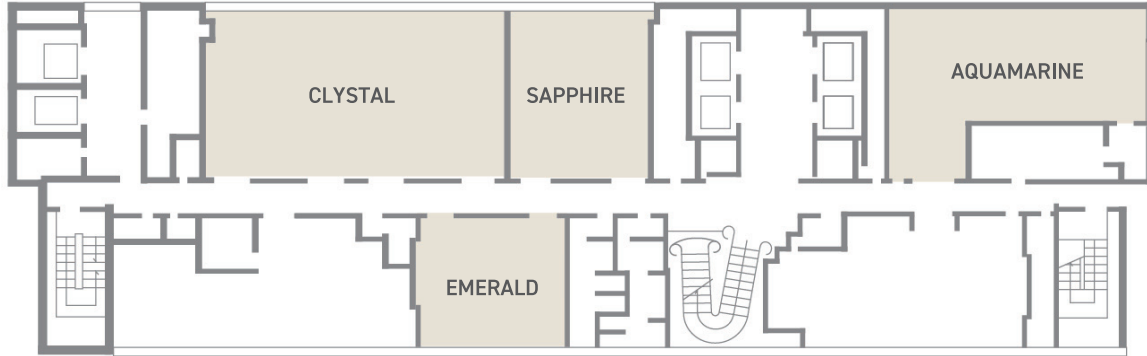

26th. Floor

	Room Name	Room Size	Ceiling Height	Reception	Capacity		
					Classroom	Theater	Banquet
Medium Banquet Rooms	 CRYSTAL	147m ²	2.8m	80	39	—	48
	CRYSTAL 1(2 divided)	73m ²	2.8m	35	20	—	24
	CRYSTAL 2(2 divided)	73m ²	2.8m	35	20	—	24
Small Banquet Rooms	 AQUAMARINE	99m ²	2.7m	50	—	—	40
	SAPPHIRE	73m ²	2.8m	30	20	—	24
	EMERALD	42m ²	2.8m	—	—	—	16